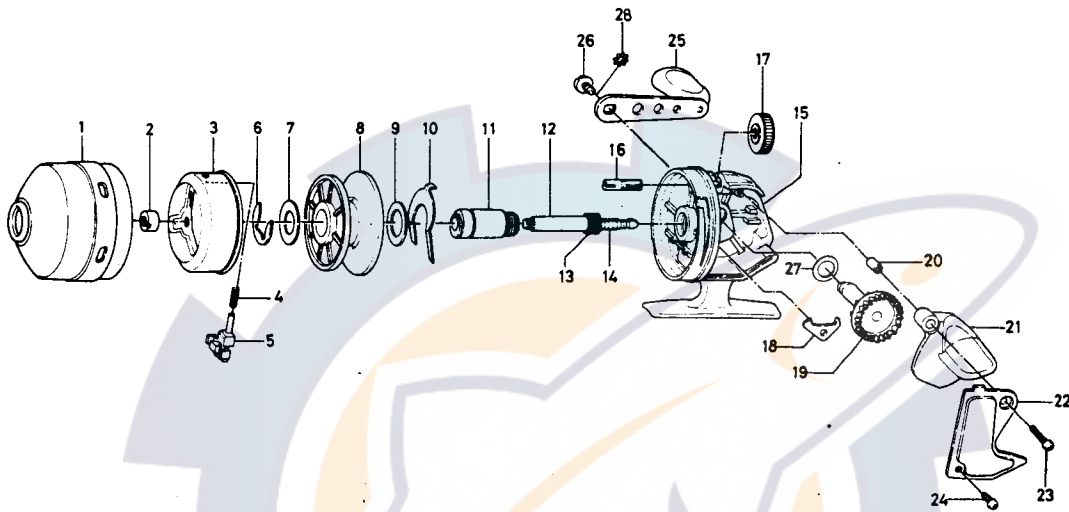

SPINCASTING REEL

ApolloCast 112

Key No.	Parts No.	Parts Name	Key No.	Parts No.	Parts Name
1	6-B27-8201	Front cover	15	6-B30-8301	Body
2	6-342-4911	Rotor nut	16	6-B08-7601	Drag adjusting screw
3	6-B09-7202	Rotor	17	6-B08-7401	Drag adjusting dial
4	6-144-1801	Pick up pin spring	18	K-110-2721	Anti-reverse cam
5	6-B09-7302	Pick up pin	19	6-B08-6301	Drive gear
6	6-320-0351	Spool retainer	20	6-B08-6901	Push button sleeve
7	6-370-4512	Spool washer	21	6-B08-6801	Push button
8	6-B27-8301	Spool	22	6-B08-7007	Body cover
9	6-370-0412	Spool washer	23	6-353-8701	Body cover screw (long)
10	6-B30-7401	Drag adjusting plate	24	6-351-6601	Body cover screw (short)
11	6-B12-3301	Shaft metal	25	6-746-5801	Handle
12	6-B27-8601	Main shaft	26	6-B08-7301	Handle screw B
13	6-B08-6701	Pinion gear	27	6-373-0100	Drive gear washer
14	6-141-2521	Main shaft spring	28	6-160-8001	Handle washer

Sold as one unit
 Main shaft assembly
 6-B27-8501